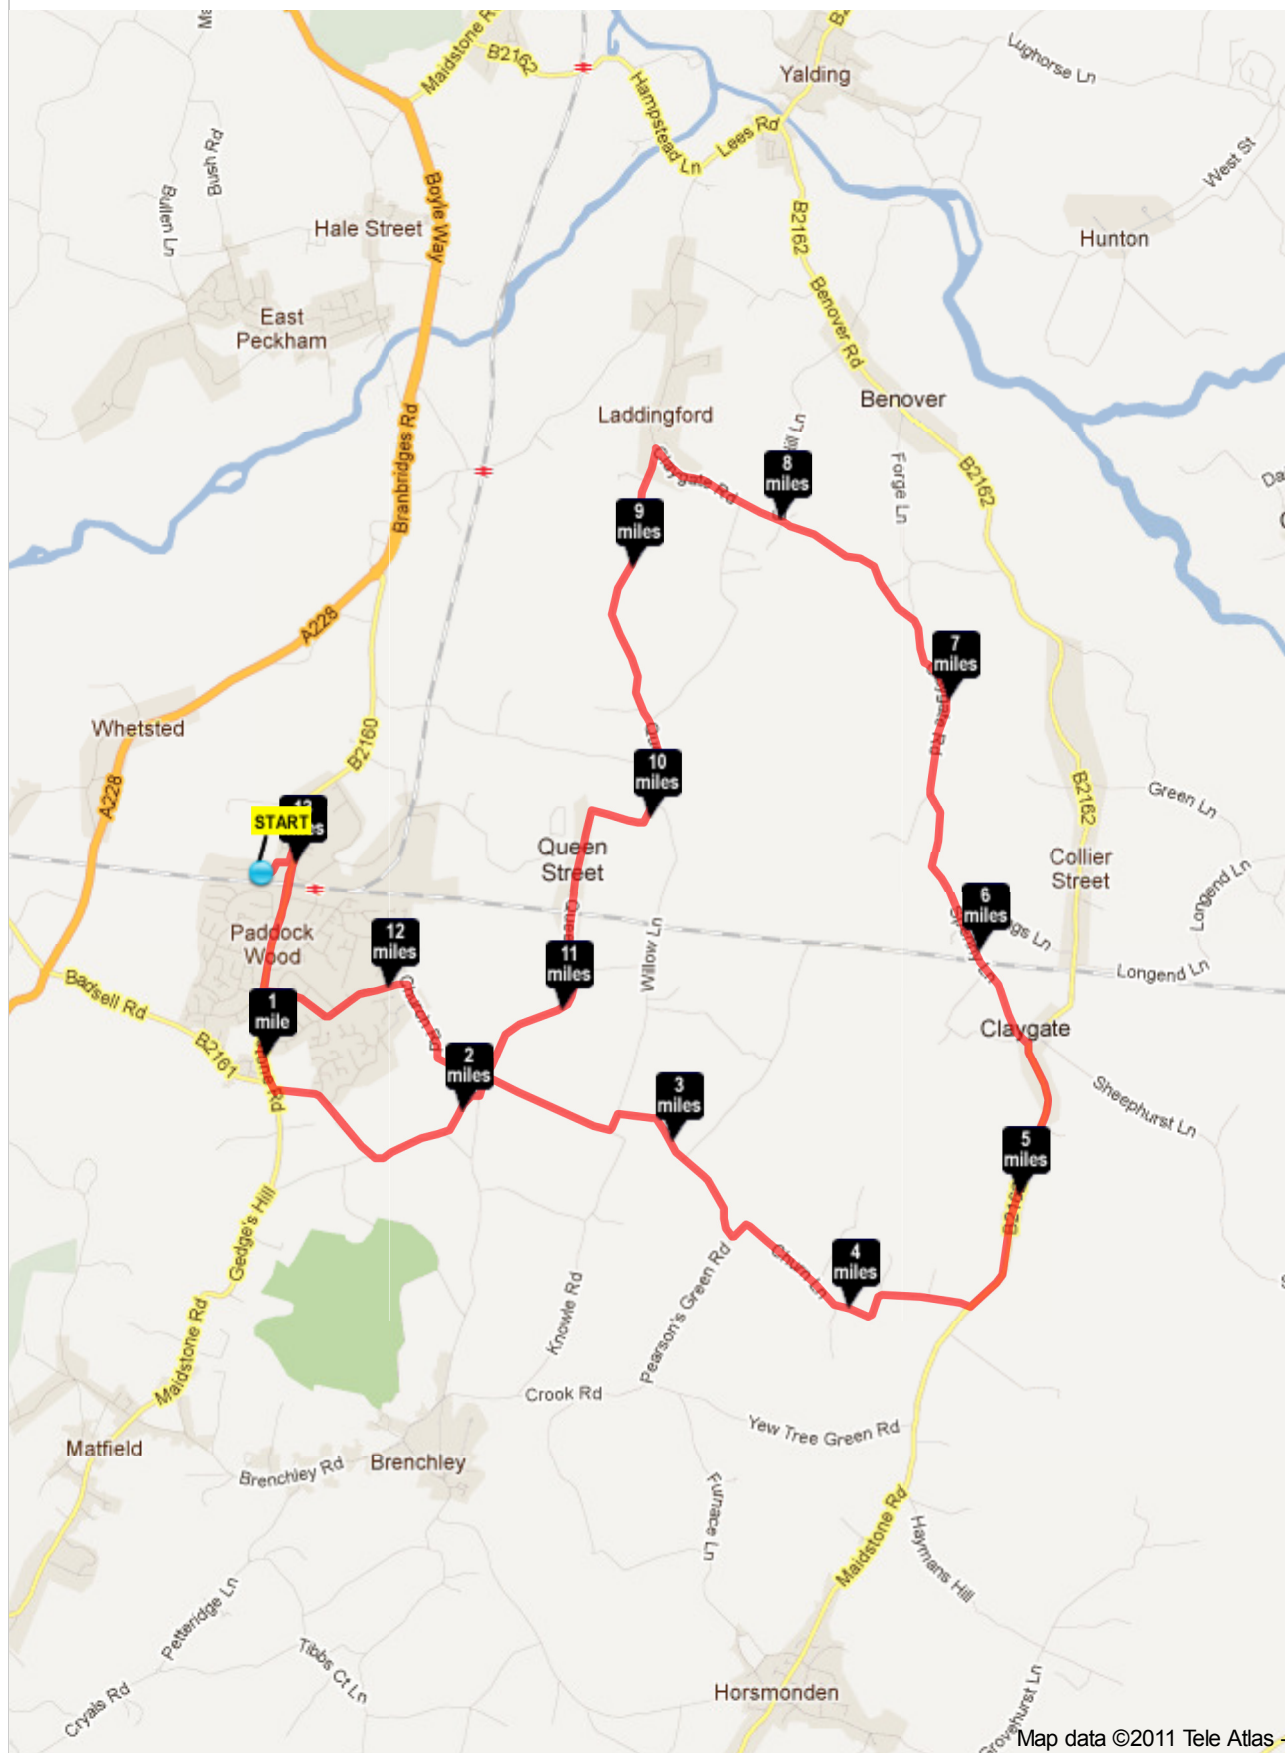

Brooks Paddock Wood Half Marathon 2012 : 13.10 miles

Map data ©2011 Tele Atlas